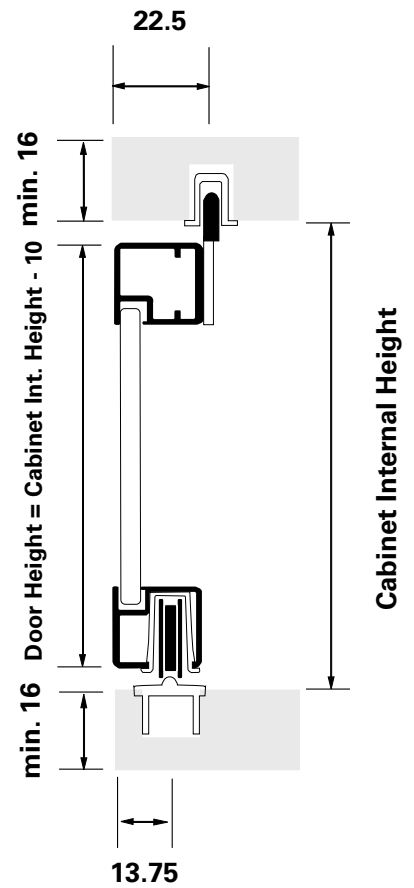

Mounting application:
Inset Sliding Doors

Product Group:
AG-Series
Product Description:
Aluminum sliding glass doors

Note:
Maximum door weight = 20 kg
Sliding hardware supports all frame types

Fig. A(Inset Bypass Doors)

Fig. C(Inset Doors)