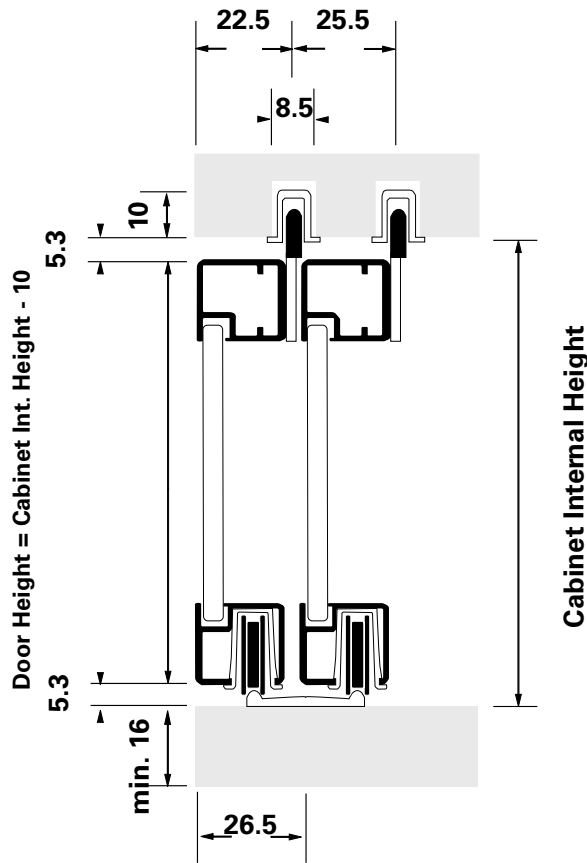

Mounting application:
Inset Sliding Doors

Product Group:
AG-Series
Product Description:
Aluminum sliding glass doors

Note:
Maximum door weight = 20 kg
Sliding hardware supports all frame types

Fig. A(Inset Bypass Doors)

Fig. C(Inset Doors)