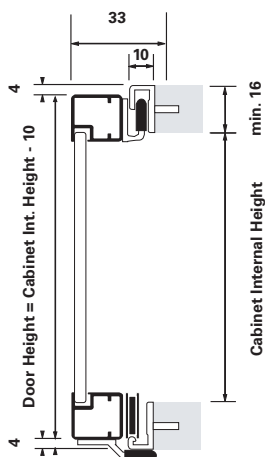

Mounting application:  
Inset sliding glass doors

Product Group:  
**AG-Series**  
Product Description:  
Aluminum sliding glass doors

Mounting applications  
**overlay track (single door) Fig B.**  
**Inset track (inset bypass doors) Fig A.**

**Inset bypass Doors**

**Overlay Doors**

**Inset Doors**

**Fig. A(Inset Bypass Doors)**

**Fig.B (Overlay Doors)**

**Fig. C(Inset Doors)**

Sliding track hardware supports all GF series aluminum frame doors.  
Track hardware finish-Silver matt.