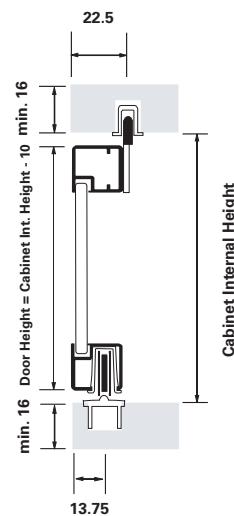

Mounting application:  
Inset sliding glass doors

Product Group:  
**AG-Series**  
Product Description:  
Aluminum sliding glass doors

Mounting applications  
**overlay track (single door) Fig B.**  
**Inset track (inset bypass doors) Fig A.**

**Inset bypass Doors**

**Overlay Doors**

**Inset Doors**

**Fig. A(Inset Bypass Doors)**

**Fig.B (Overlay Doors)**

**Fig. C(Inset Doors)**

Sliding track hardware supports all GF series aluminum frame doors.  
Track hardware finish-Silver matt.