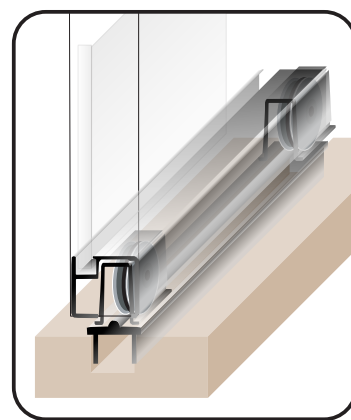

Mounting application:  
Inset sliding glass doors

Product Group:  
**AG-Series**  
Product Description:  
Aluminum sliding glass doors

Mounting applications  
**overlay track (single door) Fig B.**  
**Inset track (inset bypass doors) Fig A.**

**Inset bypass Doors**

**Overlay Doors**

**Inset Doors**

**Fig. A(Inset Bypass Doors)**

**Fig.B (Overlay Doors)**

**Fig. C(Inset Doors)**

Sliding track hardware supports all GF series aluminum frame doors.  
Track hardware finish-Silver matt.