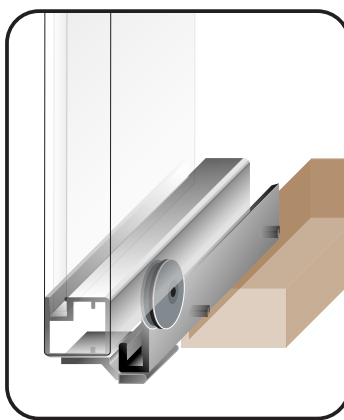

Mounting application:  
Inset sliding glass doors

Product Group:  
**AG-Series**  
Product Description:  
Aluminum sliding glass doors

Mounting applications  
**overlay track (single door) Fig B.**  
**Inset track (inset bypass doors) Fig A.**

**Inset bypass Doors**

**Overlay Doors**

**Inset Doors**

**Fig. A(Inset Bypass Doors)**

**Fig.B (Overlay Doors)**

**Fig. C(Inset Doors)**

Sliding track hardware supports all GF series aluminum frame doors.  
Track hardware finish-Silver matt.