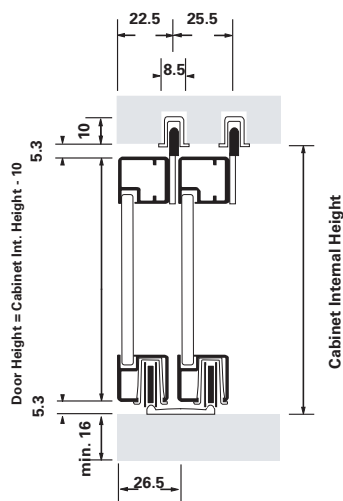

Mounting application:  
Inset sliding glass doors

Product Group:  
**AG-Series**  
Product Description:  
Aluminum sliding glass doors

Mounting applications  
**overlay track (single door) Fig B.**  
**Inset track (inset bypass doors) Fig A.**

**Inset bypass Doors**

**Overlay Doors**

**Inset Doors**

**Fig. A(Inset Bypass Doors)**

**Fig.B (Overlay Doors)**

**Fig. C(Inset Doors)**

Sliding track hardware supports all GF series aluminum frame doors.  
Track hardware finish-Silver matt.