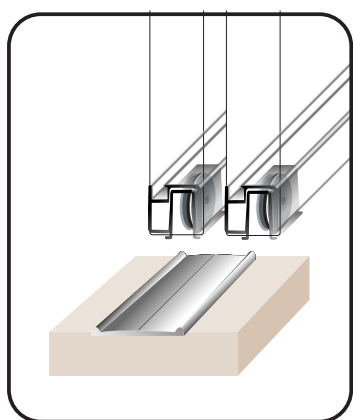

Mounting application:  
Inset sliding glass doors

Product Group:  
**AG-Series**  
Product Description:  
Aluminum sliding glass doors

Mounting applications  
**overlay track (single door) Fig B.**  
**Inset track (inset bypass doors) Fig A.**

**Inset bypass Doors**

**Overlay Doors**

**Inset Doors**

**Fig. A(Inset Bypass Doors)**

**Fig.B (Overlay Doors)**

**Fig. C(Inset Doors)**

Sliding track hardware supports all GF series aluminum frame doors.  
Track hardware finish-Silver matt.