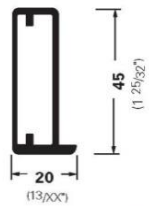

EF50 (SM)

EF 50 - (EF50-EF20) Glass Edge is polished and covering the full Frame Face.

E45 L (4 MM GLASS)

E45 L6 (6 MM GLASS)

**E 45L DOOR WITH
CLEAR OPTI WHITE GLASS
(CLOW)**

**E45L/L6 REQUIRES
OPAQUE GLASS**

**E45L / L6 EDGE DETAILS
(Glass Edge is Polished)**

E45L (SM)

mm. (inches)

ANODIZED FRAME FINISH

STANDARD FINISH

SILVER MATTE (SM)

OTHER CUSTOM FINISH

MEDIUM BRONZE