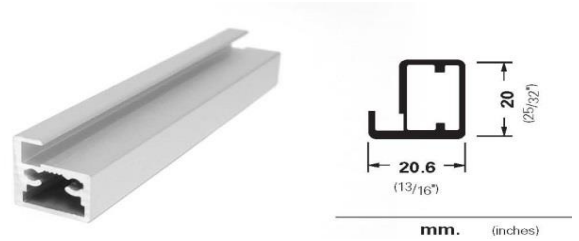

GF 19 (SM) (NB)

GF 20 (SM)

GF 27 (SM)

GF 45 (SM)

GF45 W (SM) (NB)

GF 57 (SM) (NB)

GF 50 R (SM)

EF20 (SM)

EF50 (SM)

EF 50 - (EF50-EF20) Glass Edge is polished and covering the full Frame Face.

E45 L (4 MM GLASS)

E45 L6 (6 MM GLASS)

**E 45L DOOR WITH
CLEAR OPTI WHITE GLASS
(CLOW)**

**E45L/L6 REQUIRES
OPAQUE GLASS**