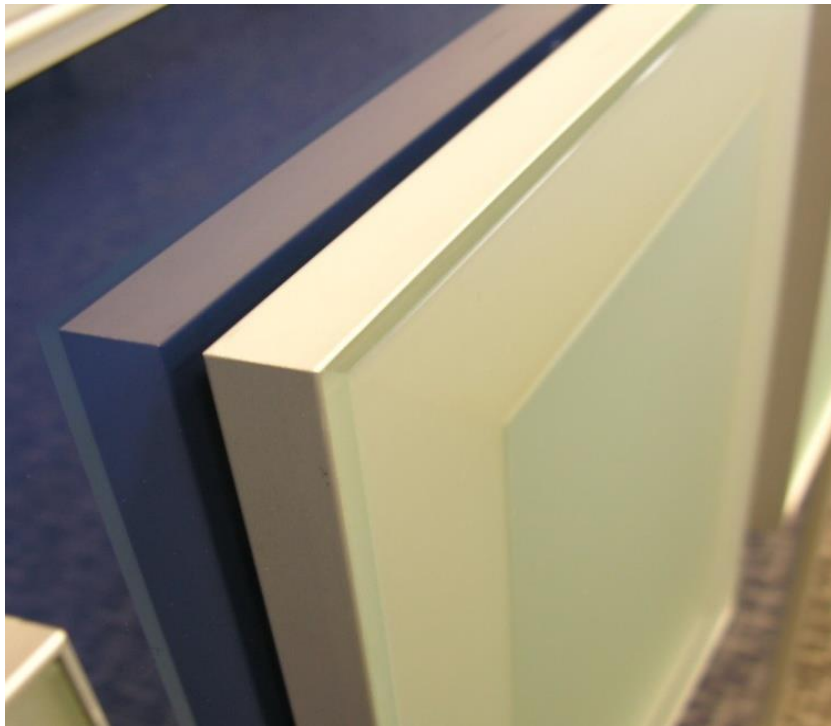

EF50 (SM)

EF 50 - (EF50-EF20) Glass Edge is polished and covering the full Frame Face.

E45 L (4 MM GLASS)

E45 L6 (6 MM GLASS)

**E 45L DOOR WITH
CLEAR OPTI WHITE GLASS
(CLOW)**

**E45L/L6 REQUIRES
OPAQUE GLASS**

NICKEL BRUSHED (NB)
(stainless steel)

DARK BRONZE

DARK NICKEL BRUSHED (optional)

BLACK

Note: Actual color may vary, request sample for color verification

Other finish available on request:

Anodized finish in different colors. Powder coat in different colors