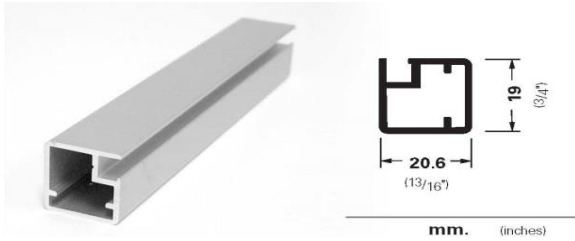

GF 19 (SM) (NB)

GF 20 (SM)

GF 27 (SM)

GF 45 (SM)

GF45 W (SM) (NB)

GF 57 (SM) (NB)

GF 50 R (SM)

EF20 (SM)

EF50 (SM)

EF 50 - (EF50-EF20) Glass Edge is polished and covering the full Frame Face.

E45 L (4 MM GLASS)

E45 L6 (6 MM GLASS)

**E 45L DOOR WITH
CLEAR OPTI WHITE GLASS
(CLOW)**

**E45L/L6 REQUIRES
OPAQUE GLASS**

**E45L / L6 EDGE DETAILS
(Glass Edge is Polished)**

E45L (SM)

mm. (inches)

ANODIZED FRAME FINISH

STANDARD FINISH

SILVER MATTE (SM)

OTHER CUSTOM FINISH

MEDIUM BRONZE