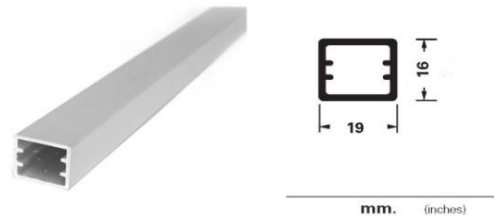

GF 19 (SM) (NB)

GF 20 (SM)

GF 27 (SM)

GF 45 (SM)

GF45 W (SM) (NB)

GF 57 (SM) (NB)

GF 50 R (SM)

EF20 (SM)

EF50 (SM)

EF 50 - (EF50-EF20) Glass Edge is polished and covering the full Frame Face.

E45 L (4 MM GLASS)

E45 L6 (6 MM GLASS)

**E 45L DOOR WITH
CLEAR OPTI WHITE GLASS
(CLOW)**

**E45L/L6 REQUIRES
OPAQUE GLASS**