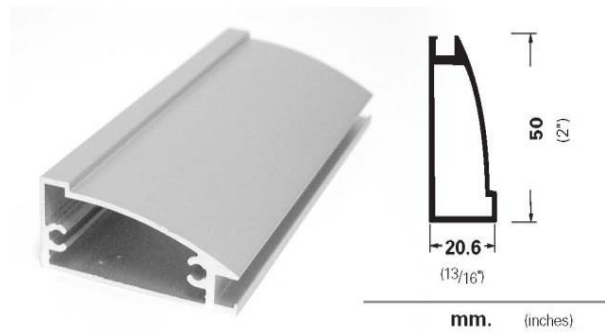

GF 19 (SM) (NB)

GF 20 (SM)

GF 27 (SM)

GF 45 (SM)

GF45 W (SM) (NB)

GF 57 (SM) (NB)

GF 50 R (SM)

EF20 (SM)

EF50 (SM)

EF 50 - (EF50-EF20) Glass Edge is polished and covering the full Frame Face.

E45 L (4 MM GLASS)

E45 L6 (6 MM GLASS)

**E 45L DOOR WITH
CLEAR OPTI WHITE GLASS
(CLOW)**

**E45L/L6 REQUIRES
OPAQUE GLASS**

**E45L / L6 EDGE DETAILS
(Glass Edge is Polished)**

E45L (SM)

mm. (inches)

ANODIZED FRAME FINISH

STANDARD FINISH

SILVER MATTE (SM)

OTHER CUSTOM FINISH

MEDIUM BRONZE