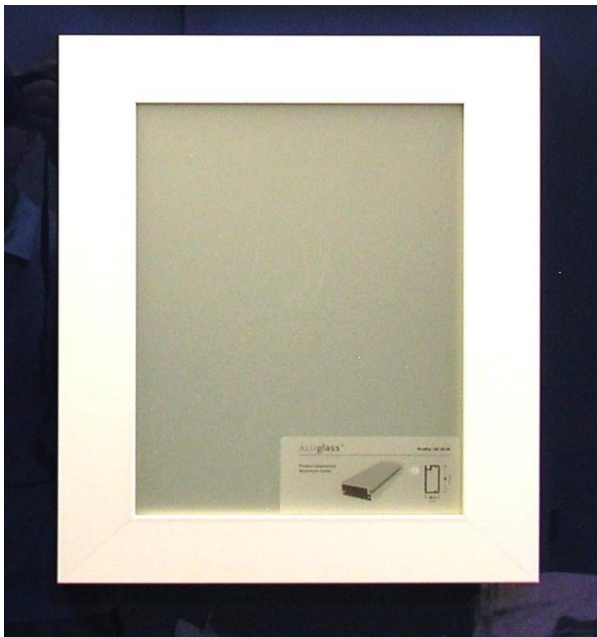

GF 19 (SM) (NB)

GF 20 (SM)

GF 27 (SM)

GF 45 (SM)

GF45 W (SM) (NB)

GF 57 (SM) (NB)

GF 50 R (SM)

EF20 (SM)

EF50 (SM)

EF 50 - (EF50-EF20) Glass Edge is polished and covering the full Frame Face.

E45 L (4 MM GLASS)

E45 L6 (6 MM GLASS)

**E 45L DOOR WITH
CLEAR OPTI WHITE GLASS
(CLOW)**

**E45L/L6 REQUIRES
OPAQUE GLASS**

**E45L / L6 EDGE DETAILS
(Glass Edge is Polished)**

E45L (SM)

mm. (inches)

ANODIZED FRAME FINISH

STANDARD FINISH

SILVER MATTE (SM)

OTHER CUSTOM FINISH

MEDIUM BRONZE