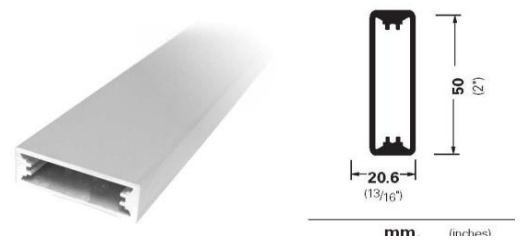

GF 19 (SM) (NB)

GF 20 (SM)

GF 27 (SM)

GF 45 (SM)

GF45 W (SM) (NB)

GF 57 (SM) (NB)

GF 50 R (SM)

EF20 (SM)

EF50 (SM)

EF 50 - (EF50-EF20) Glass Edge is polished and covering the full Frame Face.

E45 L (4 MM GLASS)

E45 L6 (6 MM GLASS)

**E 45L DOOR WITH
CLEAR OPTI WHITE GLASS
(CLOW)**

**E45L/L6 REQUIRES
OPAQUE GLASS**

**E45L / L6 EDGE DETAILS
(Glass Edge is Polished)**

E45L (SM)

mm. (inches)

ANODIZED FRAME FINISH

STANDARD FINISH

SILVER MATTE (SM)

OTHER CUSTOM FINISH

MEDIUM BRONZE