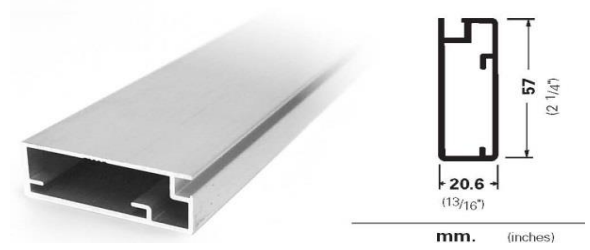

GF 19 (SM) (NB)

GF 20 (SM)

GF 27 (SM)

GF 45 (SM)

GF45 W (SM) (NB)

GF 57 (SM) (NB)

GF 50 R (SM)

EF20 (SM)

EF50 (SM)

EF 50 - (EF50-EF20) Glass Edge is polished and covering the full Frame Face.

E45 L (4 MM GLASS)

E45 L6 (6 MM GLASS)

**E 45L DOOR WITH
CLEAR OPTI WHITE GLASS
(CLOW)**

**E45L/L6 REQUIRES
OPAQUE GLASS**

**E45L / L6 EDGE DETAILS
(Glass Edge is Polished)**

E45L (SM)

mm. (inches)

ANODIZED FRAME FINISH

STANDARD FINISH

SILVER MATTE (SM)

OTHER CUSTOM FINISH

MEDIUM BRONZE