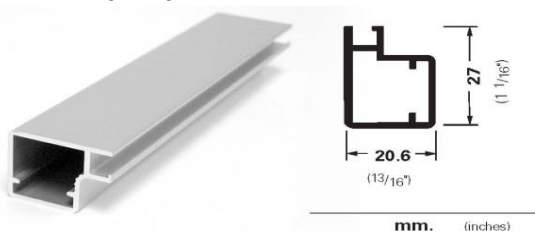

GF 19 (SM) (NB)

GF 20 (SM)

GF 27 (SM)

GF 45 (SM)

GF45 W (SM) (NB)

GF 57 (SM) (NB)

GF 50 R (SM)

EF20 (SM)

EF50 (SM)

EF 50 - (EF50-EF20) Glass Edge is polished and covering the full Frame Face.

E45 L (4 MM GLASS)

E45 L6 (6 MM GLASS)

**E 45L DOOR WITH
CLEAR OPTI WHITE GLASS
(CLOW)**

**E45L/L6 REQUIRES
OPAQUE GLASS**