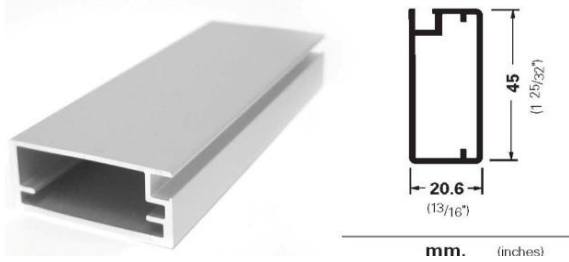

GF 19 (SM) (NB)

GF 20 (SM)

GF 27 (SM)

GF 45 (SM)

GF45 W (SM) (NB)

GF 57 (SM) (NB)

GF 50 R (SM)

EF20 (SM)

EF50 (SM)

EF 50 - (EF50-EF20) Glass Edge is polished and covering the full Frame Face.

E45 L (4 MM GLASS)

E45 L6 (6 MM GLASS)

**E 45L DOOR WITH
CLEAR OPTI WHITE GLASS
(CLOW)**

**E45L/L6 REQUIRES
OPAQUE GLASS**