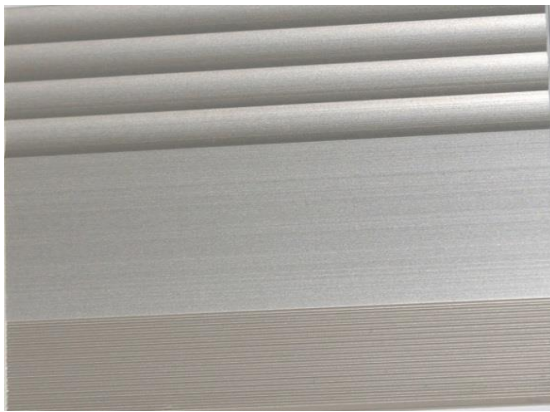

EF50 (SM)

EF 50 - (EF50-EF20) Glass Edge is polished and covering the full Frame Face.

E45 L (4 MM GLASS)

E45 L6 (6 MM GLASS)

**E 45L DOOR WITH
CLEAR OPTI WHITE GLASS
(CLOW)**

**E45L/L6 REQUIRES
OPAQUE GLASS**

**E45L / L6 EDGE DETAILS
(Glass Edge is Polished)**

E45L (SM)

mm. (inches)

ANODIZED FRAME FINISH

STANDARD FINISH

SILVER MATTE (SM)

OTHER CUSTOM FINISH

MEDIUM BRONZE

NICKEL BRUSHED (NB)
(stainless steel)

DARK BRONZE

DARK NICKEL BRUSHED (optional)

BLACK

Note: Actual color may vary, request sample for color verification

Other finish available on request:

Anodized finish in different colors. Powder coat in different colors